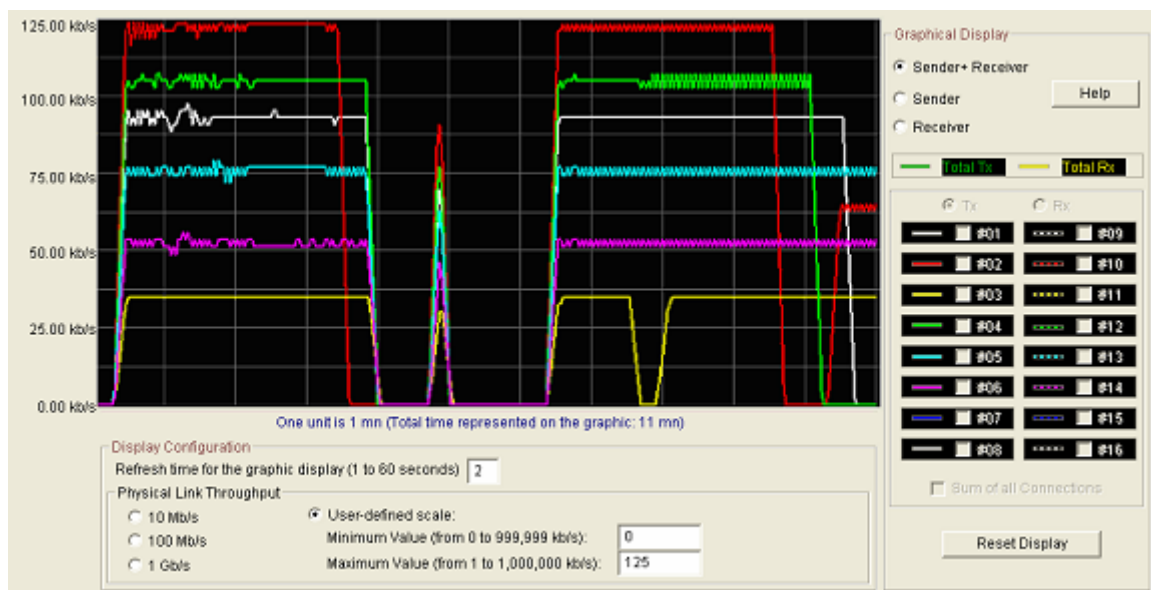

# LAN Traffic V2

## Main Window and Unitary Parameters

## Throughput Tab