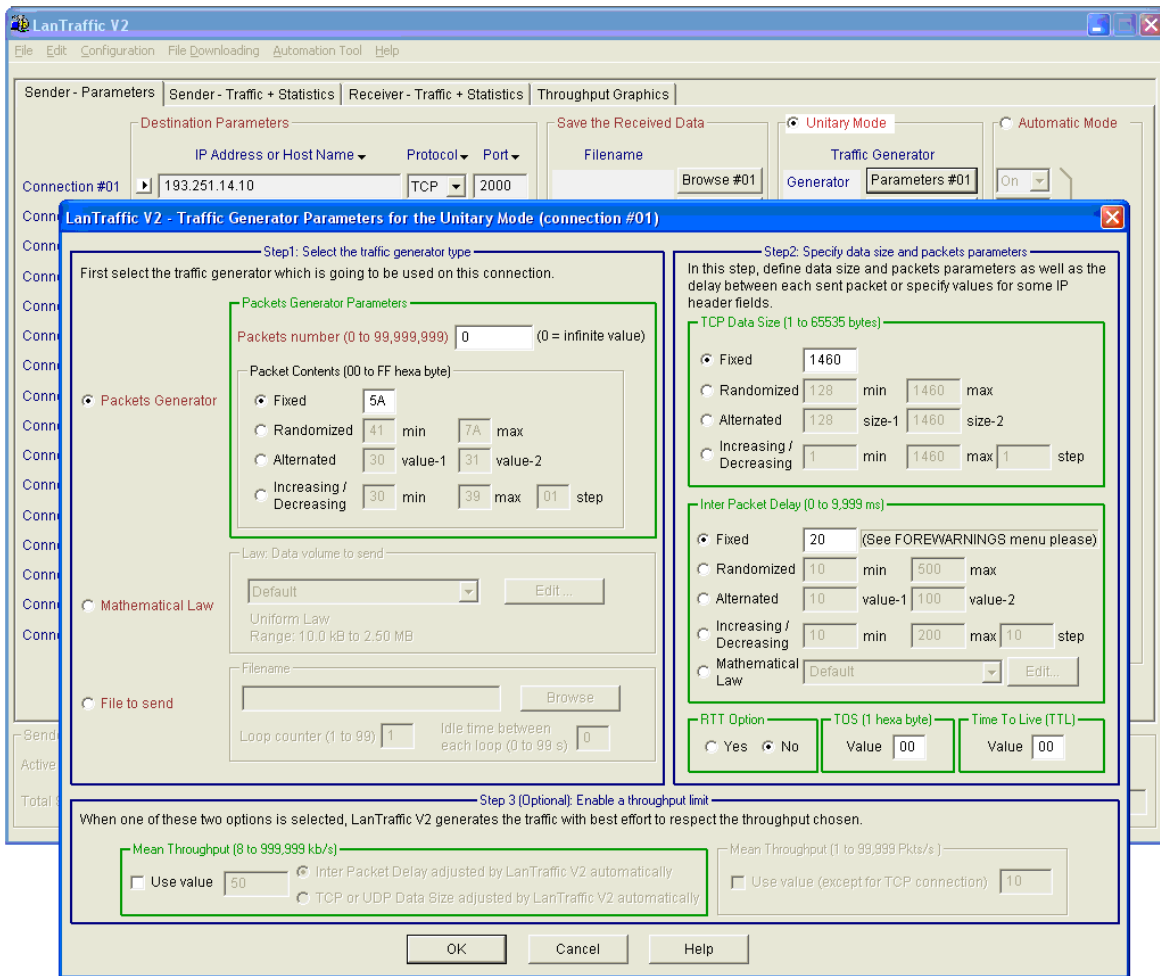

# LAN Traffic V2

## Main Window and Unitary Parameters

## Throughput Tab